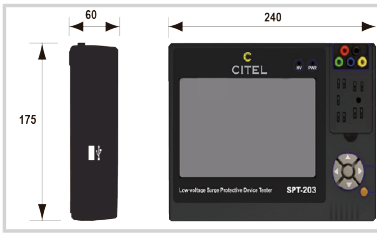

CITEL

SPT-203

- › 7-inch TFT display with touch-screen
- › Compatible with all CITEL ranges and other brand products
- › Testing the MOV, GDT and TVS components
- › Automatically test and judge CITEL pluggable Surge Protectors
- › Auto test mode and manual test mode
- › Automatically save test data
- › Database management
- › Portable and convenient

Electrical Characteristics

Power	230 V
Leakage current measurement error	+/- 5 %
MOV measurement : 1mA voltage range	1 to 2000 V
MOV measurement : Leakage current range	0 μ A to 120 μ A
GDT measurement : DC spark voltage range	1 to 2000 V
TVS measurement : Voltage range	0 to 500 V

Mechanical Characteristics

Accessory(s) provided	<ul style="list-style-type: none"> • Protective case • Stylus
Operating and storage temperature	20°C / 50°C
Dimensions	See diagram

Part number

790201